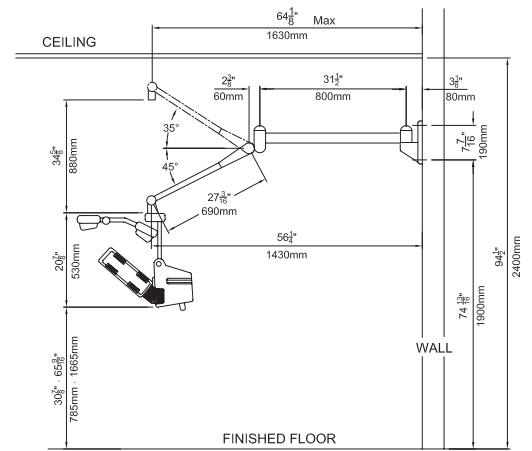

M-31A On wall-mount swing-arm

Rating: 115V AC, 60Hz, 1080W (approx 8A)

Takara Belmont USA, INC. Showrooms and Design Centers:

- New York, NY (212) 541-6661
- Union, NJ (866) 964-7510
- Long Island, NY (800) 545-377
- Lockport, NY (800) 336-8909
- Monroe, CT (800) 243-9965 ext. 138
- Boston, MA (800) 283-3222
- Philadelphia, PA (800) 405-2745
- Charlotte, NC (888) 492-7292
- Minneapolis, MN (800) 854-0358
- Chicago, IL (800) 825-2725
- Columbus, OH (888) 201-2241
- Dallas, TX (800) 478-6368
- St. Louis, MO (800) 325-7373 ext. 1337
- Aurora, CO Office Only (866) 693-6136
- Laguna Hills, CA (800) 348-0307
- Aloha, OR (503) 642-3338
- Tampa, FL (877) 972-4777
- Lanham, MD (301) 577-0212