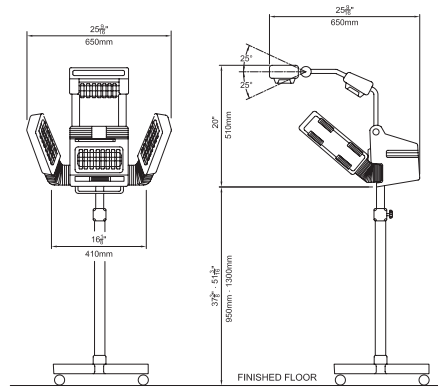

JUPITER

HAIR PROCESSOR
M-31S

REINVENT YOURSELF.

**TAKARA
BELMONT**

JUPITER

M-31S Jupiter multi-function hair color processor, stand type, beige. Infrared adjustable lamps for color acceleration and deep conditioning

M-31A On wall-mount swing-arm

Rating: 115V AC, 60Hz, 1080W (approx 8A)

Takara Belmont USA, INC. Showrooms and Design Centers:

- New York, NY (212) 541-6661
- Union, NJ (866) 964-7510
- Long Island, NY (800) 545-377
- Lockport, NY (800) 336-8909
- Monroe, CT (800) 243-9965 ext. 138
- Boston, MA (800) 283-3222
- Philadelphia, PA (800) 405-2745
- Charlotte, NC (888) 492-7292
- Minneapolis, MN (800) 854-0358
- Chicago, IL (800) 825-2725
- Columbus, OH (888) 201-2241
- Dallas, TX (800) 478-6368
- St. Louis, MO (800) 325-7373 ext. 1337
- Aurora, CO Office Only (866) 693-6136
- Laguna Hills, CA (800) 348-0307
- Aloha, OR (503) 642-3338
- Tampa, FL (877) 972-4777
- Lanham, MD (301) 577-0212